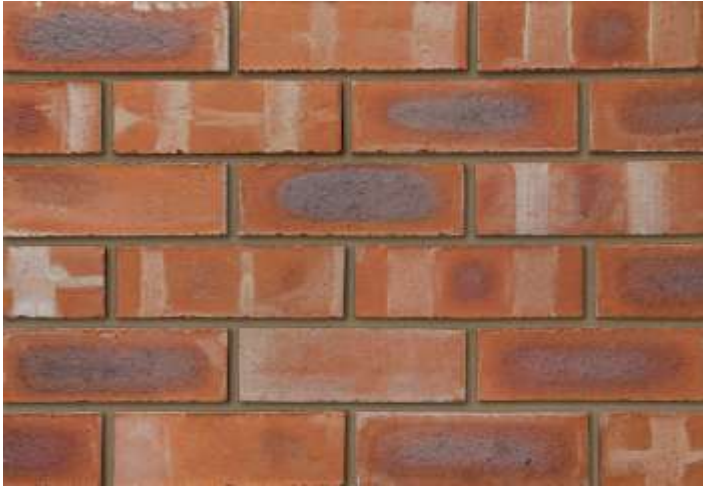

Pre War Common

Ibstock
At the heart of building

Product Information

Ibstock Code:	3594
Type:	Wirecut
Facing Description:	Smooth
Dry Brick Weight (kg):	2.6kg
Pack Quantity:	424
Packaging (standard):	Banded (plastic)
Factory:	Ravenhead