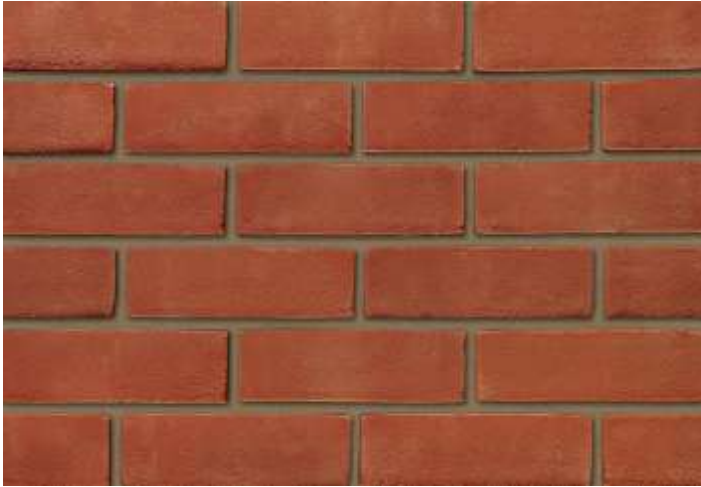

Leicester Red Stock

Ibstock
At the heart of building

Product Information

Ibstock Code:	0802
Type:	Stock
Facing Description:	Sandfaced
Dry Brick Weight (kg):	2.2kg
Pack Quantity:	500
Packaging (standard):	Banded(plastic) & Shrinkwrapped
Factory:	Eclipse

Technical Specification (to BS EN 771-1)

Brick Dimensions (L x W x H mm):	215x102x65
Size Tolerances Mean & Range:	T2 R1
Configuration:	Single Frog
Voids (%):	8-13
Compressive Strength (N/mm ²):	20
Active Soluble Salts:	S2
Water Absorption (% weight):	19
Durability:	F2
Gross Dry Density (Sound Insulation) (Kg/m ³):	1530
Equivalent Thermal Conductivity "K" value 5% Exposed:	Refer to Ibstock
Initial Rate of Absorption (Suction Rate) (Kg/m ² /min):	Refer to Ibstock
EAN:	5036335198117