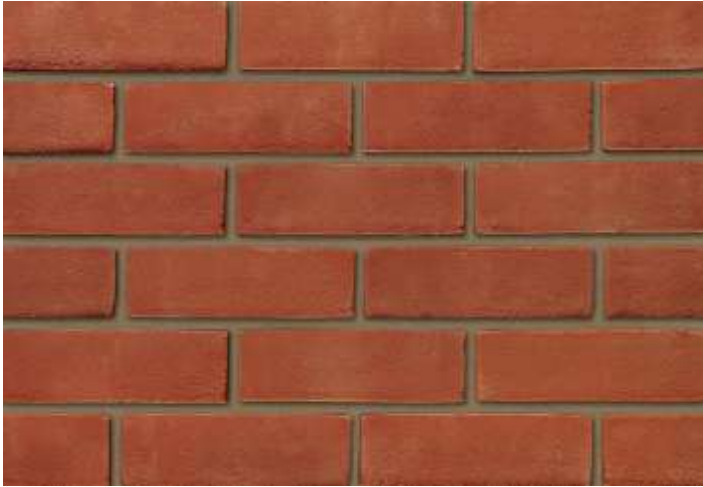

# Parham Red Stock

**Ibstock**  
At the heart of building

## Product Information

Ibstock Code:	0821
Type:	Stock
Facing Description:	Sandfaced
Dry Brick Weight (kg):	2.2kg
Pack Quantity:	500
Packaging (standard):	Banded(plastic) & Shrinkwrapped
Factory:	Eclipse